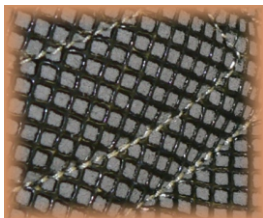

#1 rated extrication glove in the industry!

**Duty  
Wear**  
EXTRICATION SERIES

**KONG™**  
GLOVE

- ★ Kong™ guards on back of hand protect from impact
- ★ Spider-Tac™ grip provides superior grip - even in wet conditions!
- ★ Kevlar® reinforced construction
- ★ Excellent dexterity and comfort
- ★ Smart fabric and reinforced stitching throughout provide extended duty cycle!
- ★ Velcro® cuff closures secure glove on hands
- ★ Hi-Viz lime green. Sizes S-XXL
- ★ FlexChannel™ technology allows bending and movement of fingers while protected

Spider-Tac™ grip

patent pending

superior grip in ANY conditions!

**\$39.99**

suggested retail

part# GL-100LG

[www.DutyWearUSA.com](http://www.DutyWearUSA.com)